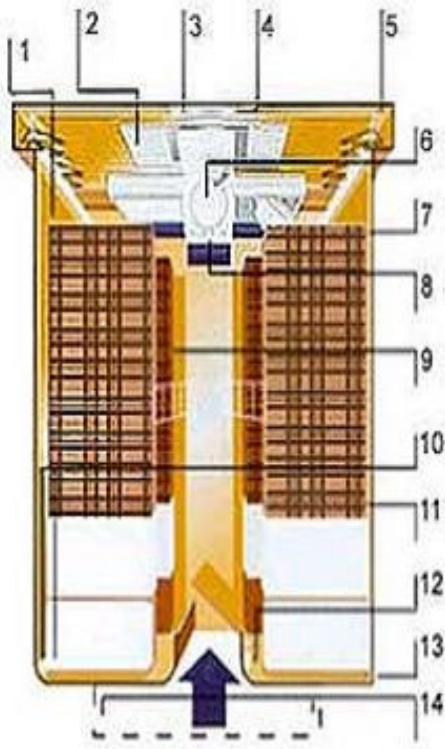

ELIPSO TRAINS - FRANCISCO DE GOYA, JOAN MIRO, PAU CASALS, SALVADOR DALI

COACH CHART

Grand Class

Club Class

- Grand Class**
- Equipment**
- ▶ 1. Beds
 - ▶ 2. Light
 - ▶ 3. Window
 - ▶ 4. Air-conditioning control
 - ▶ 5. Wastepaper basket
 - ▶ 6. Mineral water and towels
 - ▶ 7. Light and plug
 - ▶ 8. Mirror
 - ▶ 9. Washbasin
 - ▶ 10. Shower
 - ▶ 11. W.C.
 - ▶ 12. Ladder for bed
 - ▶ 13. Mirror, shelf with towels and toilet case
 - ▶ 14. Coat hangers
 - ▶ 15. Space for suitcase
 - ▶ 16. Lock with magnetic key
 - ▶ 17. Roomette light
 - ▶ 18. Interior telephone
 - ▶ 19. Night-time reading light

Tourist Class

Tourist Class Equipment .

1. Beds
2. Window
3. Mirror
4. Light and plug
5. Coat hangers, glasses and towels
6. Washbasin with lid
7. Cupboards with mineral water and soap
8. Wastepaper basket
9. Ladder for bed
10. Night-time reading light
11. Buzzer for calling personnel
12. Roomette light
13. Night-time reading light
14. Space for suitcases