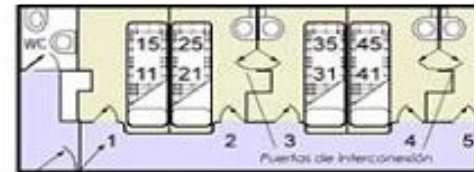

ELIPSO TRAINS - FRANCISCO DE GOYA, JOAN MIRO, PAU CASALS, SALVADOR DALI

COACH CHART

Grand Class

Club Class

- Grand Class**
- Equipment**
- ▶ 1. Beds
 - ▶ 2. Light
 - ▶ 3. Window
 - ▶ 4. Air-conditioning control
 - ▶ 5. Wastepaper basket
 - ▶ 6. Mineral water and towels
 - ▶ 7. Light and plug
 - ▶ 8. Mirror
 - ▶ 9. Washbasin
 - ▶ 10. Shower
 - ▶ 11. W.C.
 - ▶ 12. Ladder for bed
 - ▶ 13. Mirror, shelf with towels and toilet case
 - ▶ 14. Coat hangers
 - ▶ 15. Space for suitcase
 - ▶ 16. Lock with magnetic key
 - ▶ 17. Roomette light
 - ▶ 18. Interior telephone
 - ▶ 19. Night-time reading light