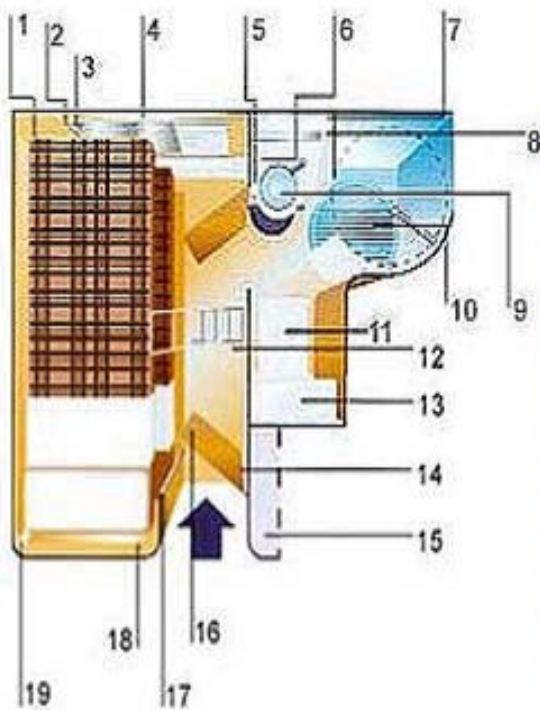

ELIPSO TRAINS - FRANCISCO DE GOYA, JOAN MIRO, PAU CASALS, SALVADOR DALI

COACH CHART

Grand Class

Club Class

- Grand Class**
- Equipment**
- ▶ 1. Beds
 - ▶ 2. Light
 - ▶ 3. Window
 - ▶ 4. Air-conditioning control
 - ▶ 5. Wastepaper basket
 - ▶ 6. Mineral water and towels
 - ▶ 7. Light and plug
 - ▶ 8. Mirror
 - ▶ 9. Washbasin
 - ▶ 10. Shower
 - ▶ 11. W.C.
 - ▶ 12. Ladder for bed
 - ▶ 13. Mirror, shelf with towels and toilet case
 - ▶ 14. Coat hangers
 - ▶ 15. Space for suitcase
 - ▶ 16. Lock with magnetic key
 - ▶ 17. Roomette light
 - ▶ 18. Interior telephone
 - ▶ 19. Night-time reading light

Tourist Class

Tourist Class Equipment .

1. Beds
2. Window
3. Mirror
4. Light and plug
5. Coat hangers, glasses and towels
6. Washbasin with lid
7. Cupboards with mineral water and soap
8. Wastepaper basket
9. Ladder for bed
10. Night-time reading light
11. Buzzer for calling personnel
12. Roomette light
13. Night-time reading light
14. Space for suitcases