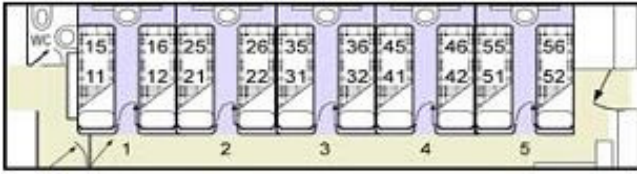

ELIPSO TRAINS - FRANCISCO DE GOYA, JOAN MIRO, PAU CASALS, SALVADOR DALI

COACH CHART

Grand Class

Club Class

- Grand Class**
- Equipment**
- ▶ 1. Beds
 - ▶ 2. Light
 - ▶ 3. Window
 - ▶ 4. Air-conditioning control
 - ▶ 5. Wastepaper basket
 - ▶ 6. Mineral water and towels
 - ▶ 7. Light and plug
 - ▶ 8. Mirror
 - ▶ 9. Washbasin
 - ▶ 10. Shower
 - ▶ 11. W.C.
 - ▶ 12. Ladder for bed
 - ▶ 13. Mirror, shelf with towels and toilet case
 - ▶ 14. Coat hangers
 - ▶ 15. Space for suitcase
 - ▶ 16. Lock with magnetic key
 - ▶ 17. Roomette light
 - ▶ 18. Interior telephone
 - ▶ 19. Night-time reading light