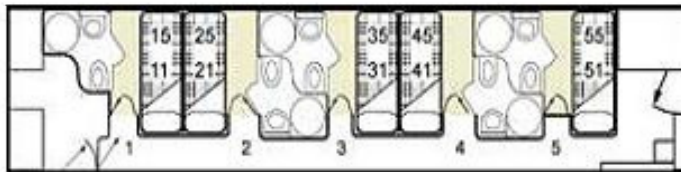

ELIPSO TRAINS - FRANCISCO DE GOYA, JOAN MIRO, PAU CASALS, SALVADOR DALI

COACH CHART

Grand Class

Club Class

- Grand Class**
- Equipment**
- ▶ 1. Beds
 - ▶ 2. Light
 - ▶ 3. Window
 - ▶ 4. Air-conditioning control
 - ▶ 5. Wastepaper basket
 - ▶ 6. Mineral water and towels
 - ▶ 7. Light and plug
 - ▶ 8. Mirror
 - ▶ 9. Washbasin
 - ▶ 10. Shower
 - ▶ 11. W.C.
 - ▶ 12. Ladder for bed
 - ▶ 13. Mirror, shelf with towels and toilet case
 - ▶ 14. Coat hangers
 - ▶ 15. Space for suitcase
 - ▶ 16. Lock with magnetic key
 - ▶ 17. Roomette light
 - ▶ 18. Interior telephone
 - ▶ 19. Night-time reading light