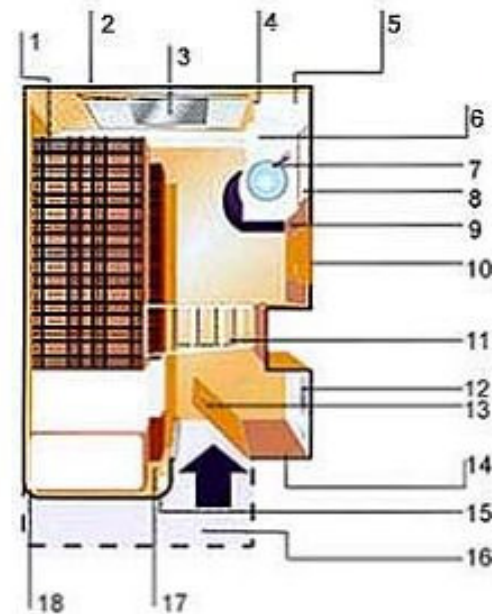

ELIPSO TRAINS - FRANCISCO DE GOYA, JOAN MIRO, PAU CASALS, SALVADOR DALI

COACH CHART

Grand Class

Club Class

- Grand Class**
- Equipment**
- ▶ 1. Beds
 - ▶ 2. Light
 - ▶ 3. Window
 - ▶ 4. Air-conditioning control
 - ▶ 5. Wastepaper basket
 - ▶ 6. Mineral water and towels
 - ▶ 7. Light and plug
 - ▶ 8. Mirror
 - ▶ 9. Washbasin
 - ▶ 10. Shower
 - ▶ 11. W.C.
 - ▶ 12. Ladder for bed
 - ▶ 13. Mirror, shelf with towels and toilet case
 - ▶ 14. Coat hangers
 - ▶ 15. Space for suitcase
 - ▶ 16. Lock with magnetic key
 - ▶ 17. Roomette light
 - ▶ 18. Interior telephone
 - ▶ 19. Night-time reading light

Tourist Class

Tourist Class Equipment .

1. Beds
2. Window
3. Mirror
4. Light and plug
5. Coat hangers, glasses and towels
6. Washbasin with lid
7. Cupboards with mineral water and soap
8. Wastepaper basket
9. Ladder for bed
10. Night-time reading light
11. Buzzer for calling personnel
12. Roomette light
13. Night-time reading light
14. Space for suitcases